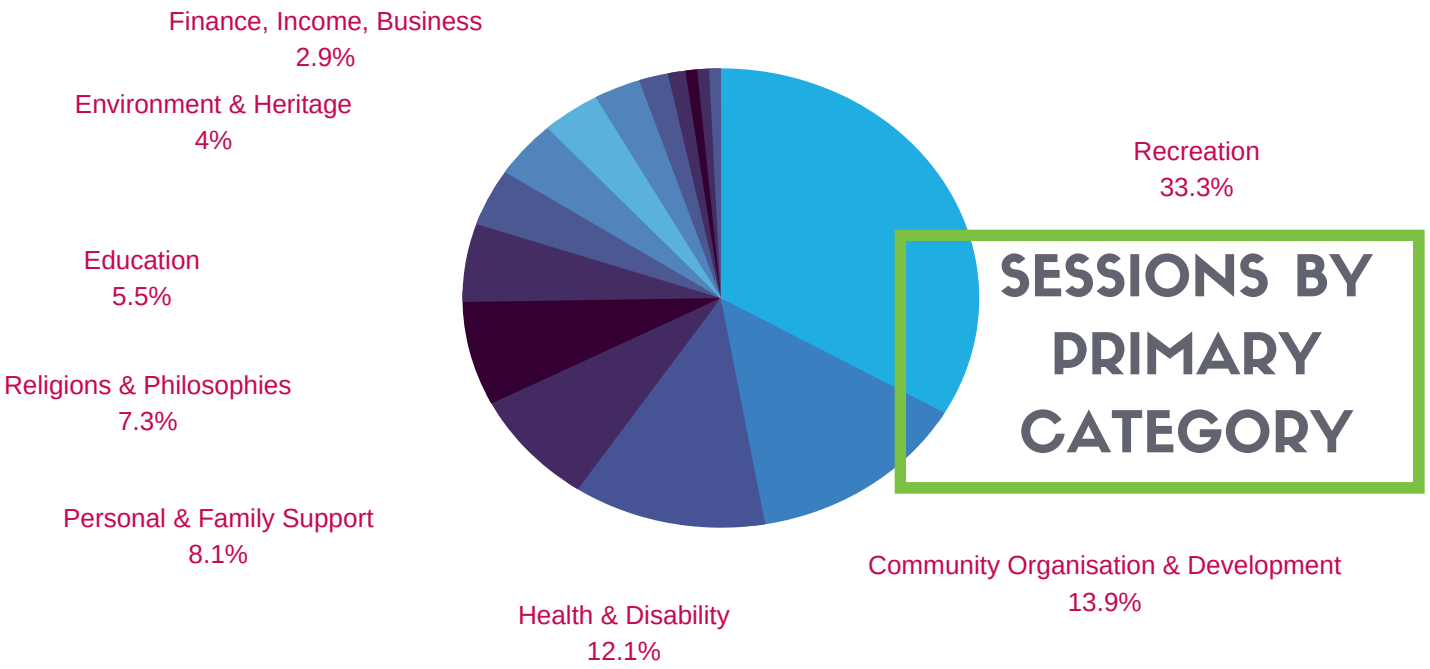

GAWLER COUNCIL

WHAT ARE OUR COMMUNITY NEEDS?

14686 SESSIONS

1 JULY 2019 - 30 JUNE 2020

TOP 25 LANDING PAGES:

WHO ARE OUR USERS?