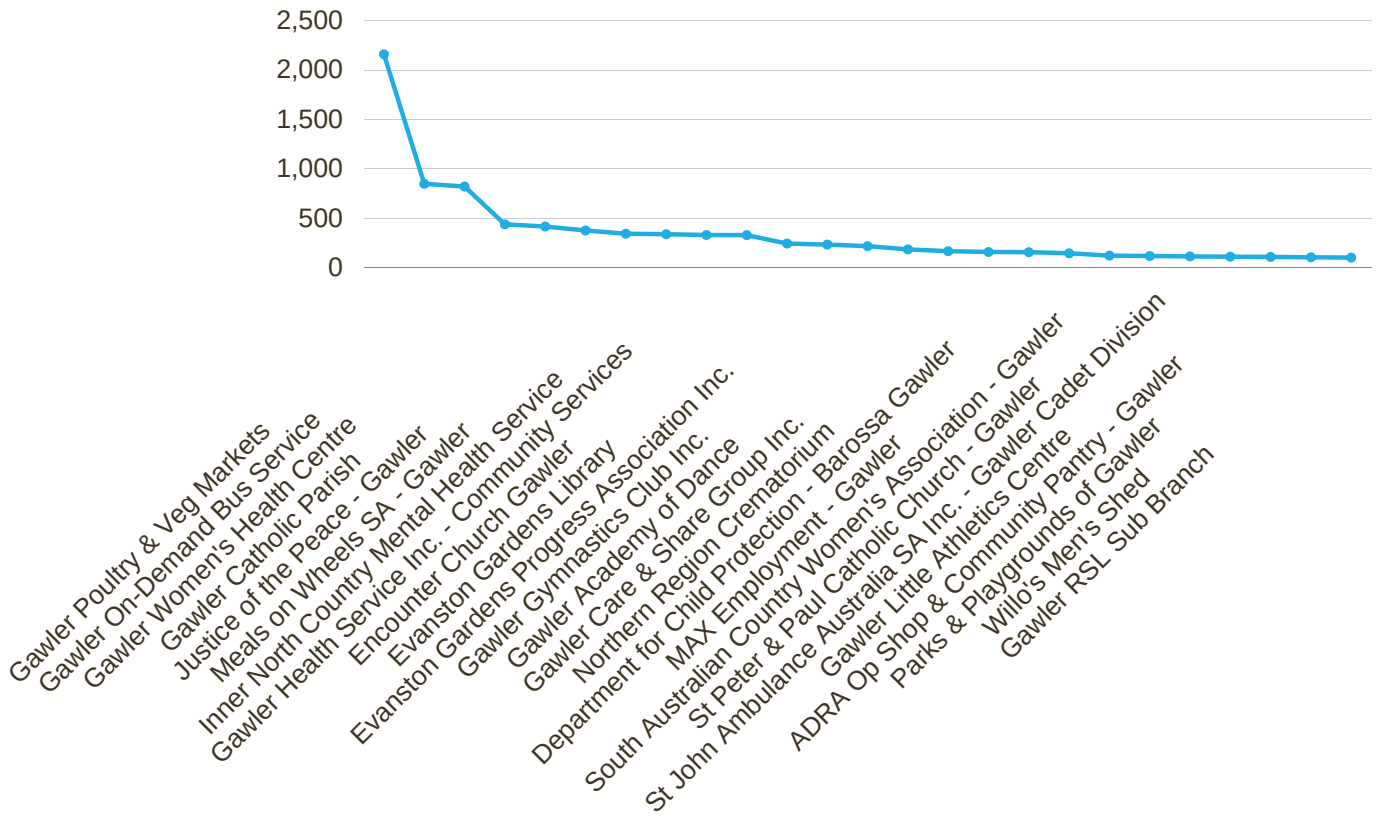

GAWLER COUNCIL

WHAT ARE OUR COMMUNITY NEEDS?

14686 SESSIONS

1 JULY 2019 - 30 JUNE 2020

TOP 25 LANDING PAGES:

WHO ARE OUR USERS?